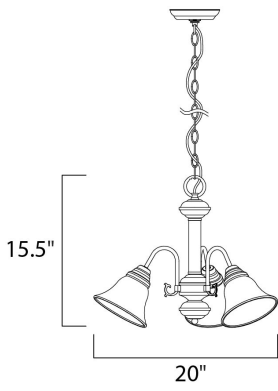

MEASUREMENTS

DIMENSION : 20" L x 20" W x 15.5" H
 HANGING WEIGHT : 6.39 lb

LAMPING

INPUT VOLTAGE : 120V
 BULB : 3 x 60W Incandescent E26 Medium , 180W Total
 BULB INCLUDED : (Not Included)
 DIMMABLE : Yes